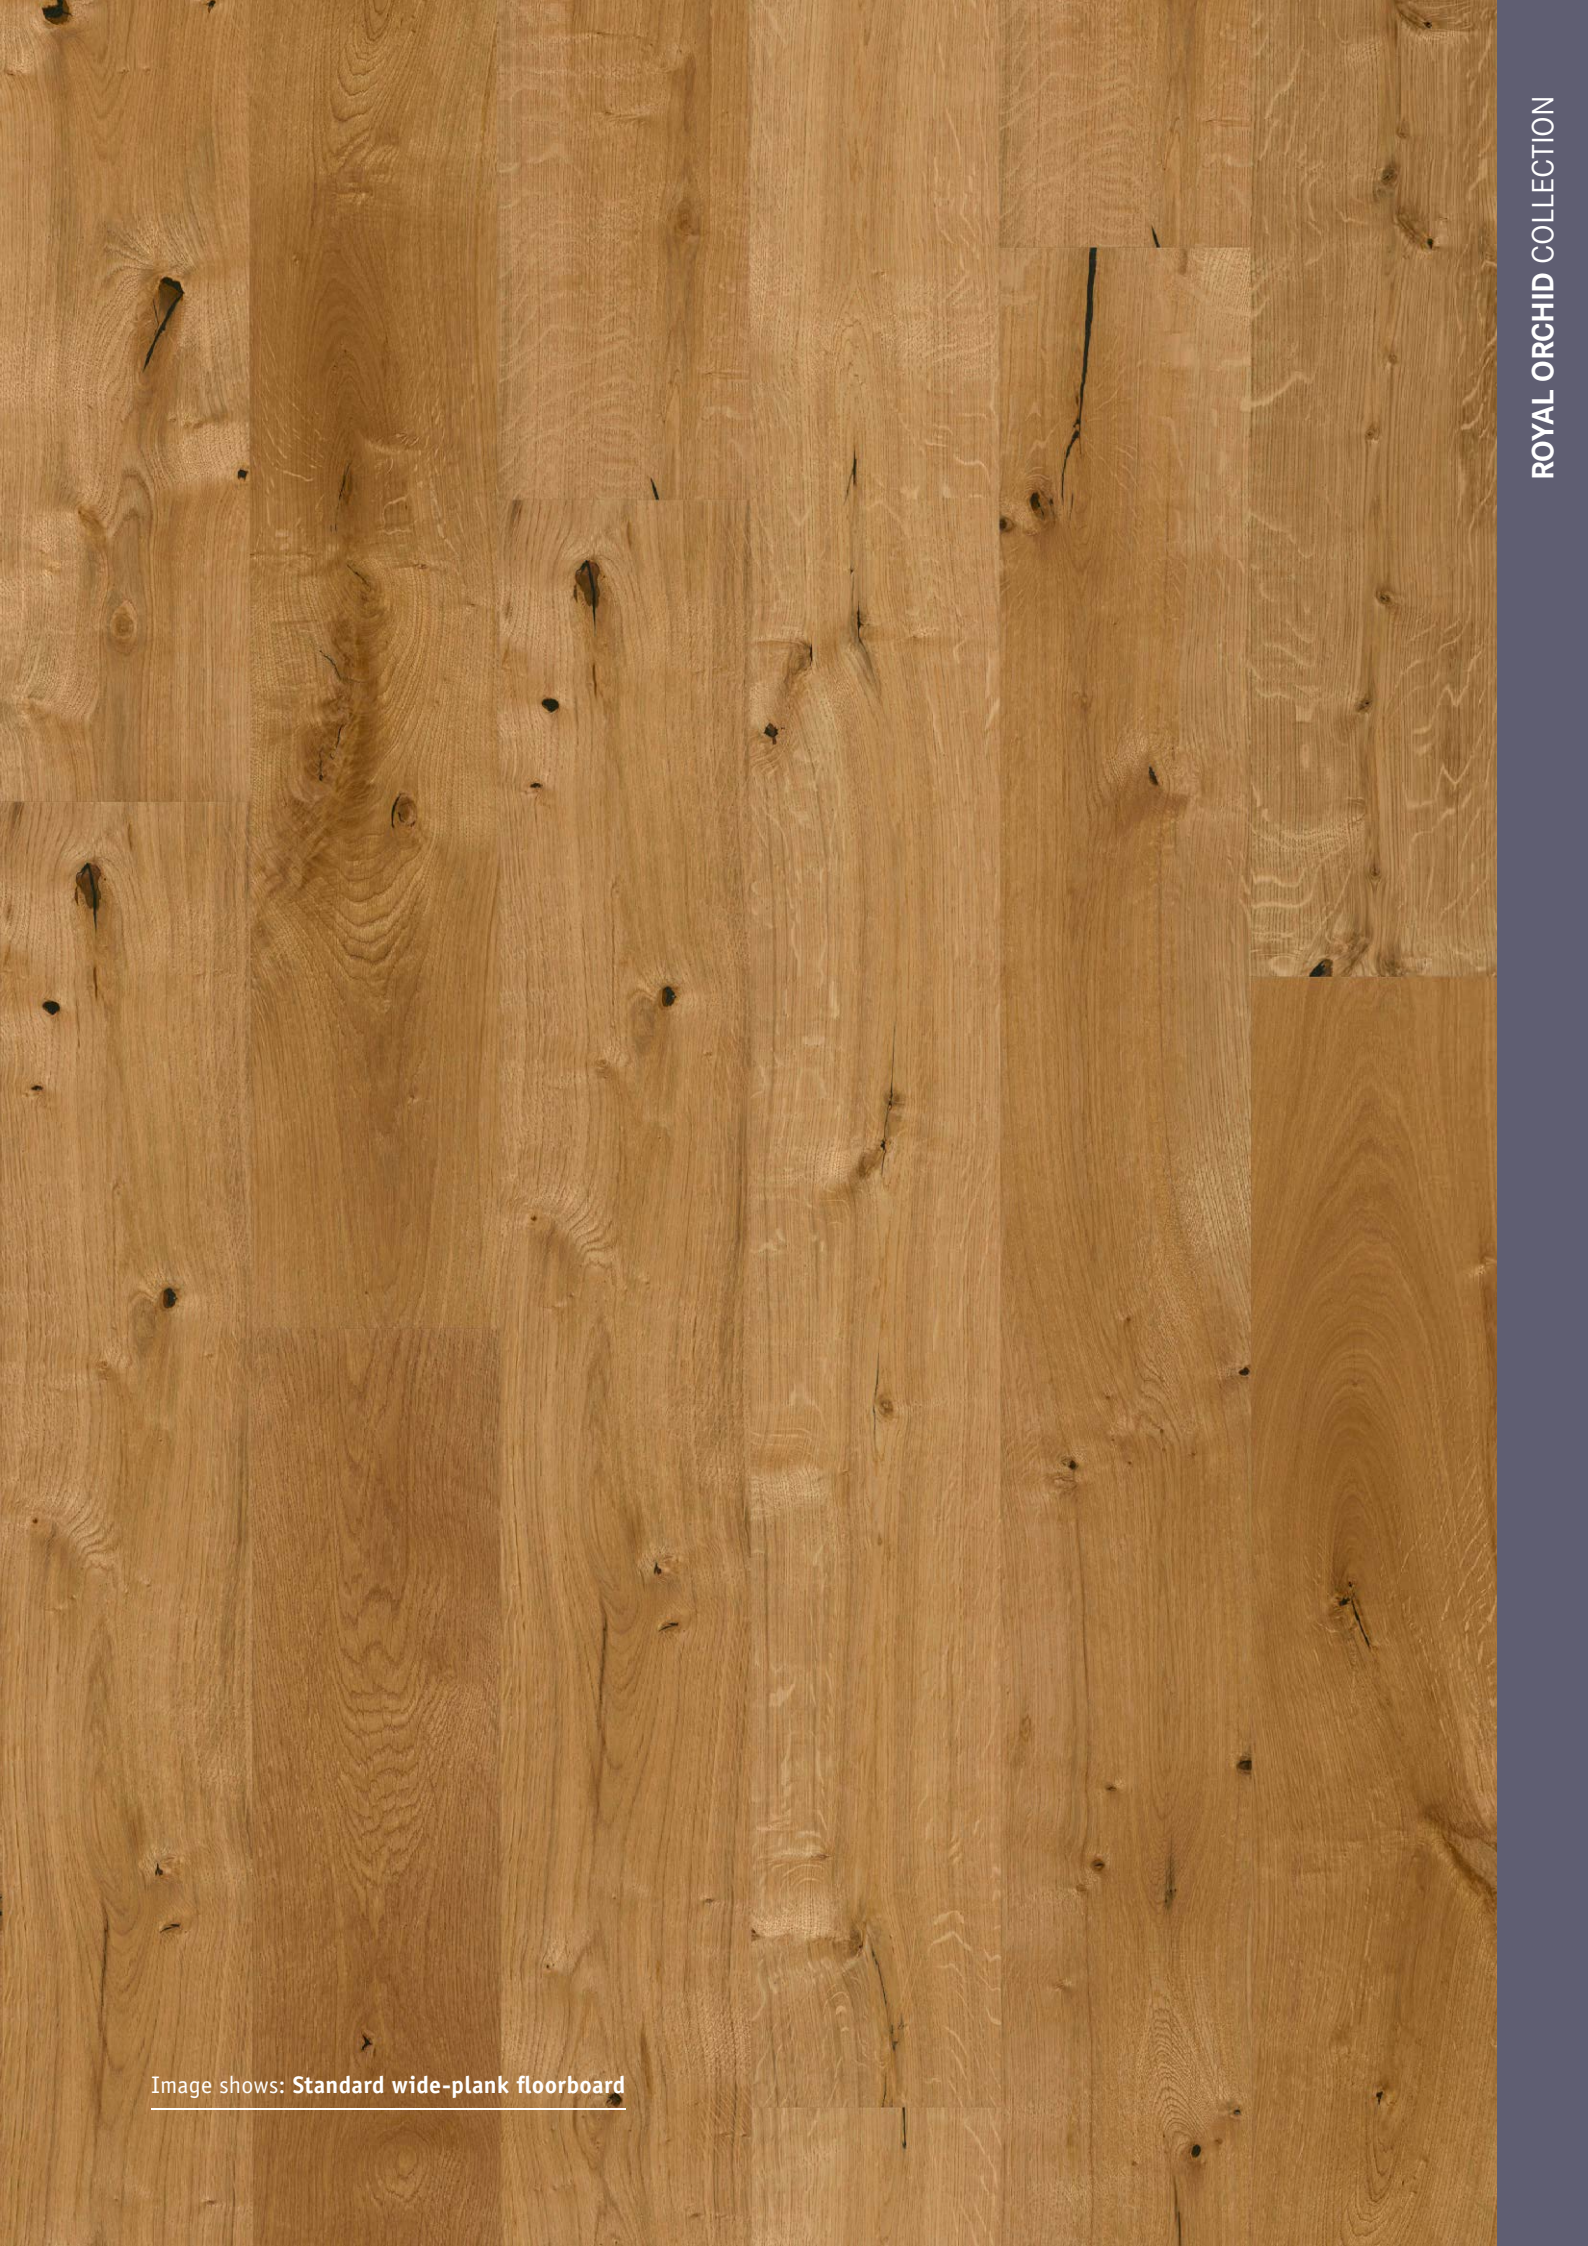

# OAK VANDA

Image shows: Standard wide-plank floorboard

**XL** 260 x 2,200 mm x 15/4

18326

**Standard** 190 x 1,900 mm x 14/3

18302

**Project** 165 x 1,900 mm x 11/3

18358

SAWN VENEER

BRUSHED

OXIDATIVE OILED

4-SIDED

MADE IN EUROPE

DROP DOWN

**Specification/construction:** 1-strip 3-layer wide-plank floorboard • **Surface:** Brushed, naturally oiled  
**Grading:** Rustic, knotty grading with sapwood content

Image shows: Standard wide-plank floorboard