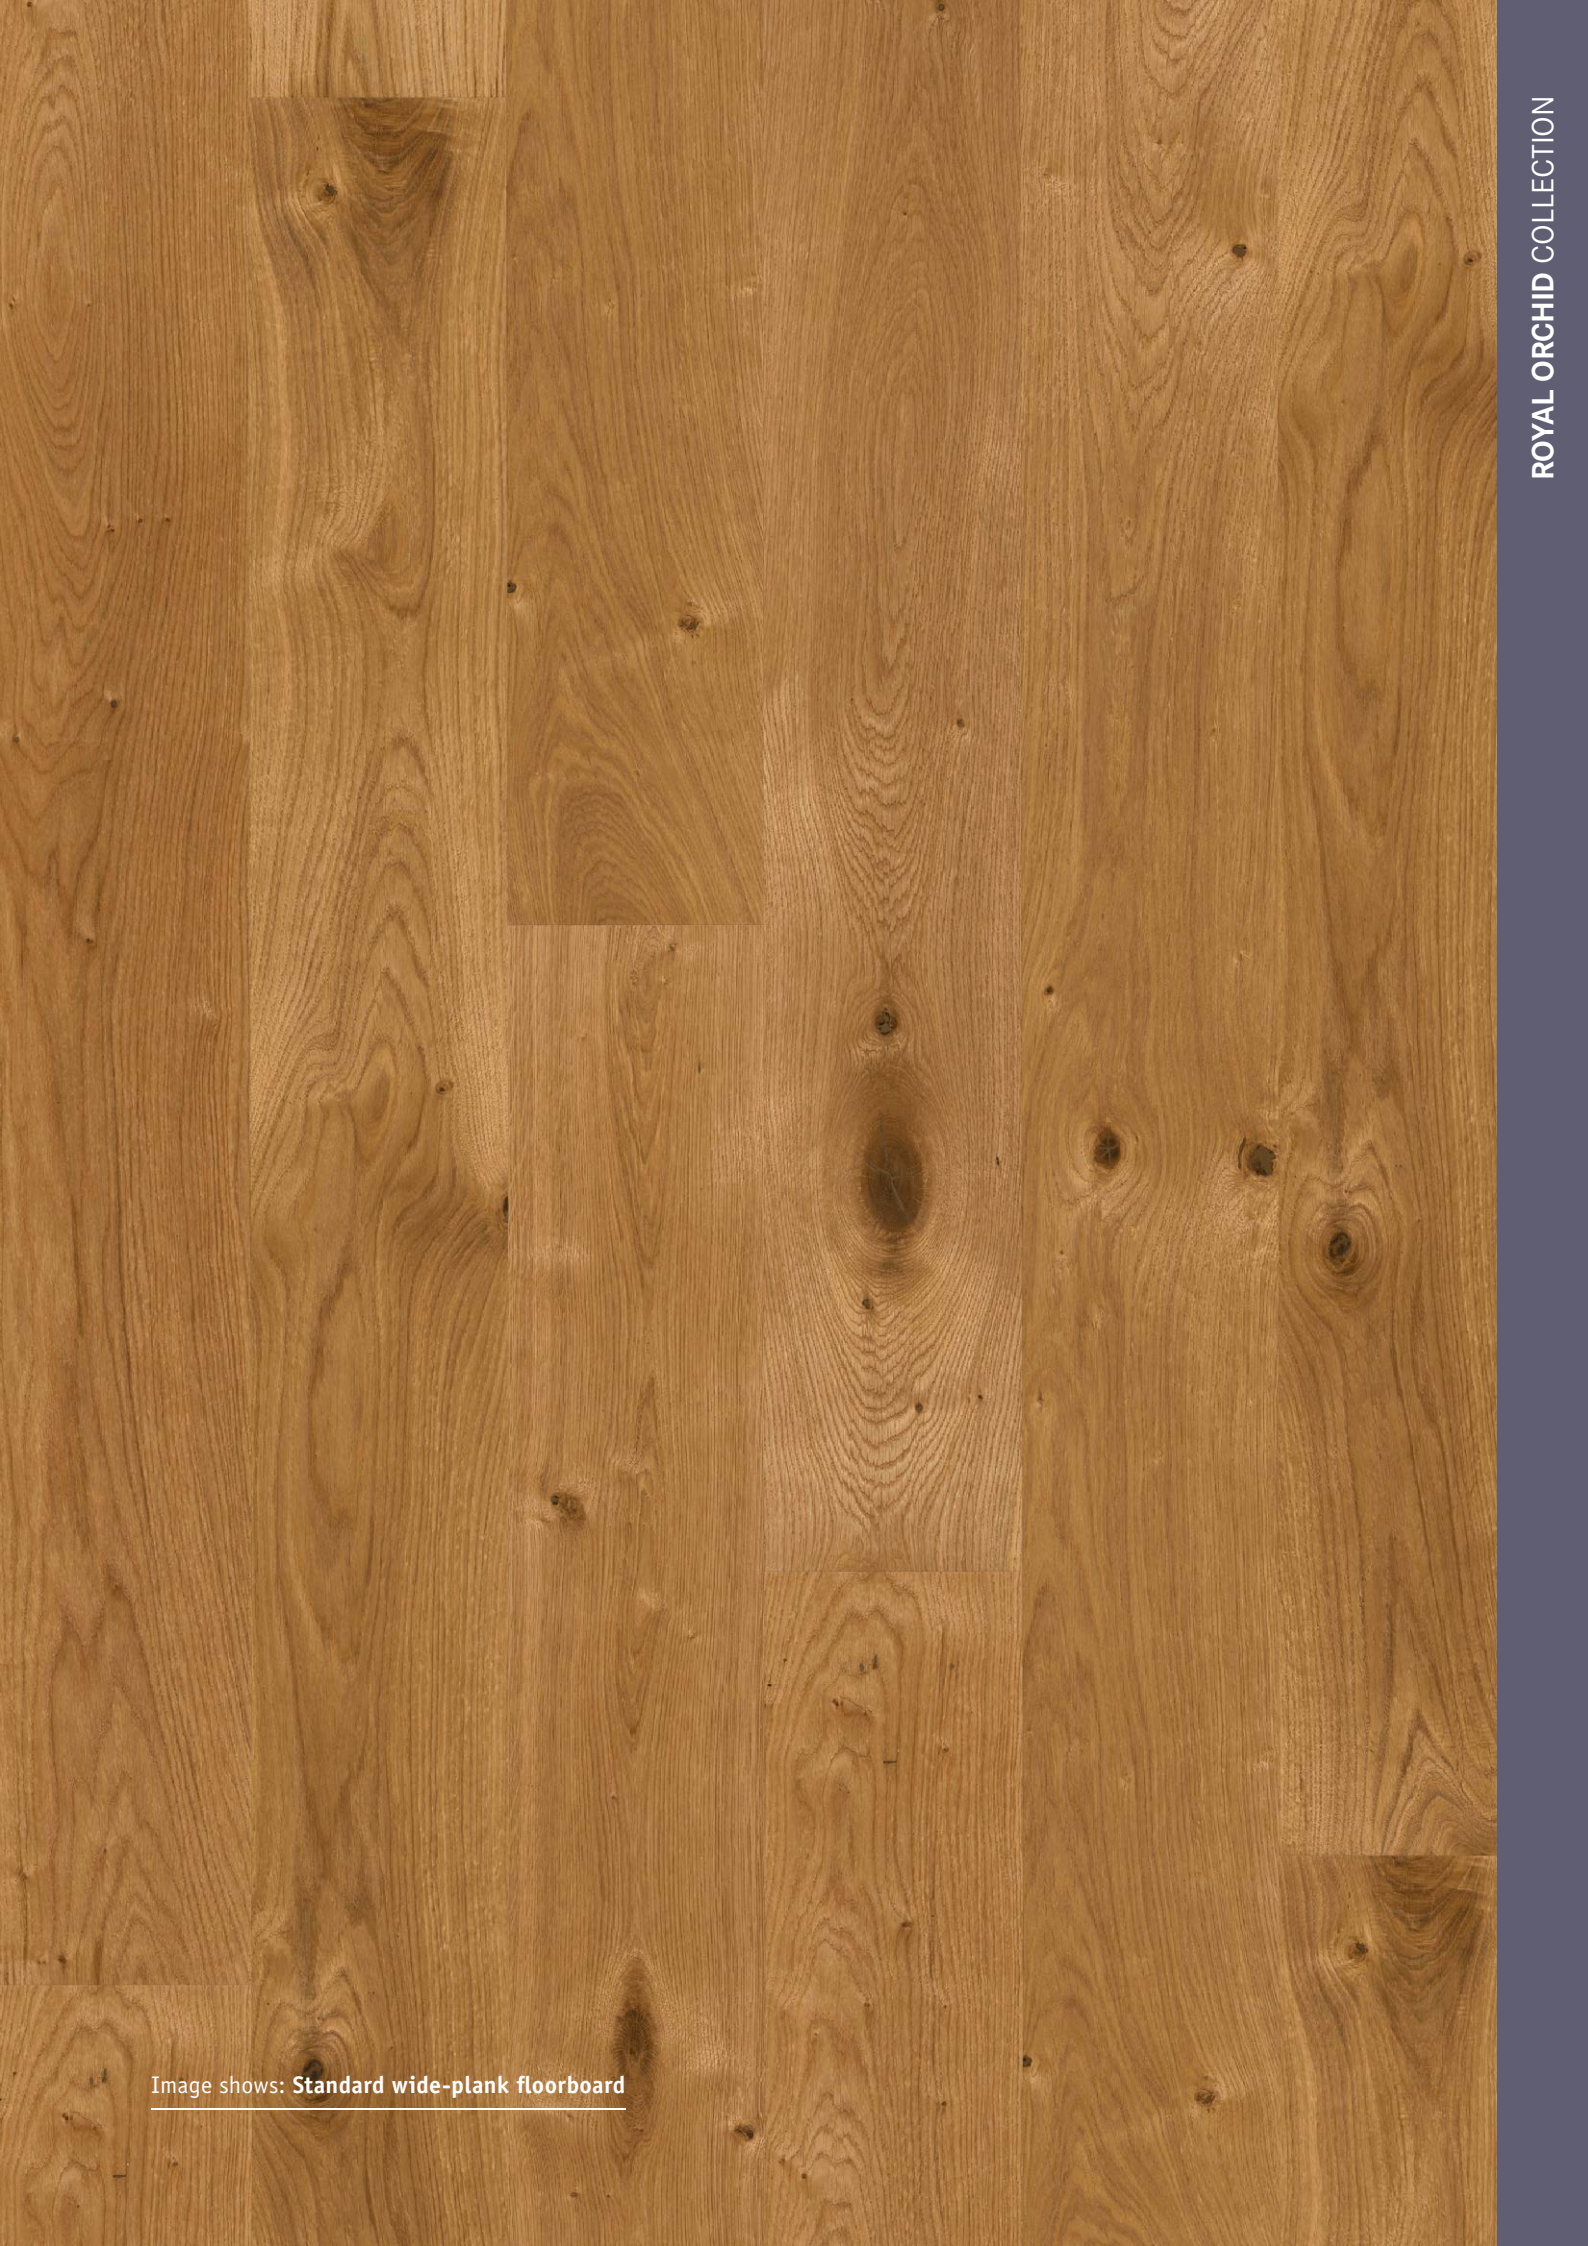

BRUSHED

OXIDATIVE OILED

4-SIDED

MADE IN EUROPE

DROP DOWN

Specification/construction: 1-strip 3-layer wide-plank floorboard • **Surface:** Brushed, naturally oiled
Grading: Standard, slightly knotty grading with low sapwood content

Image shows: Standard wide-plank floorboard