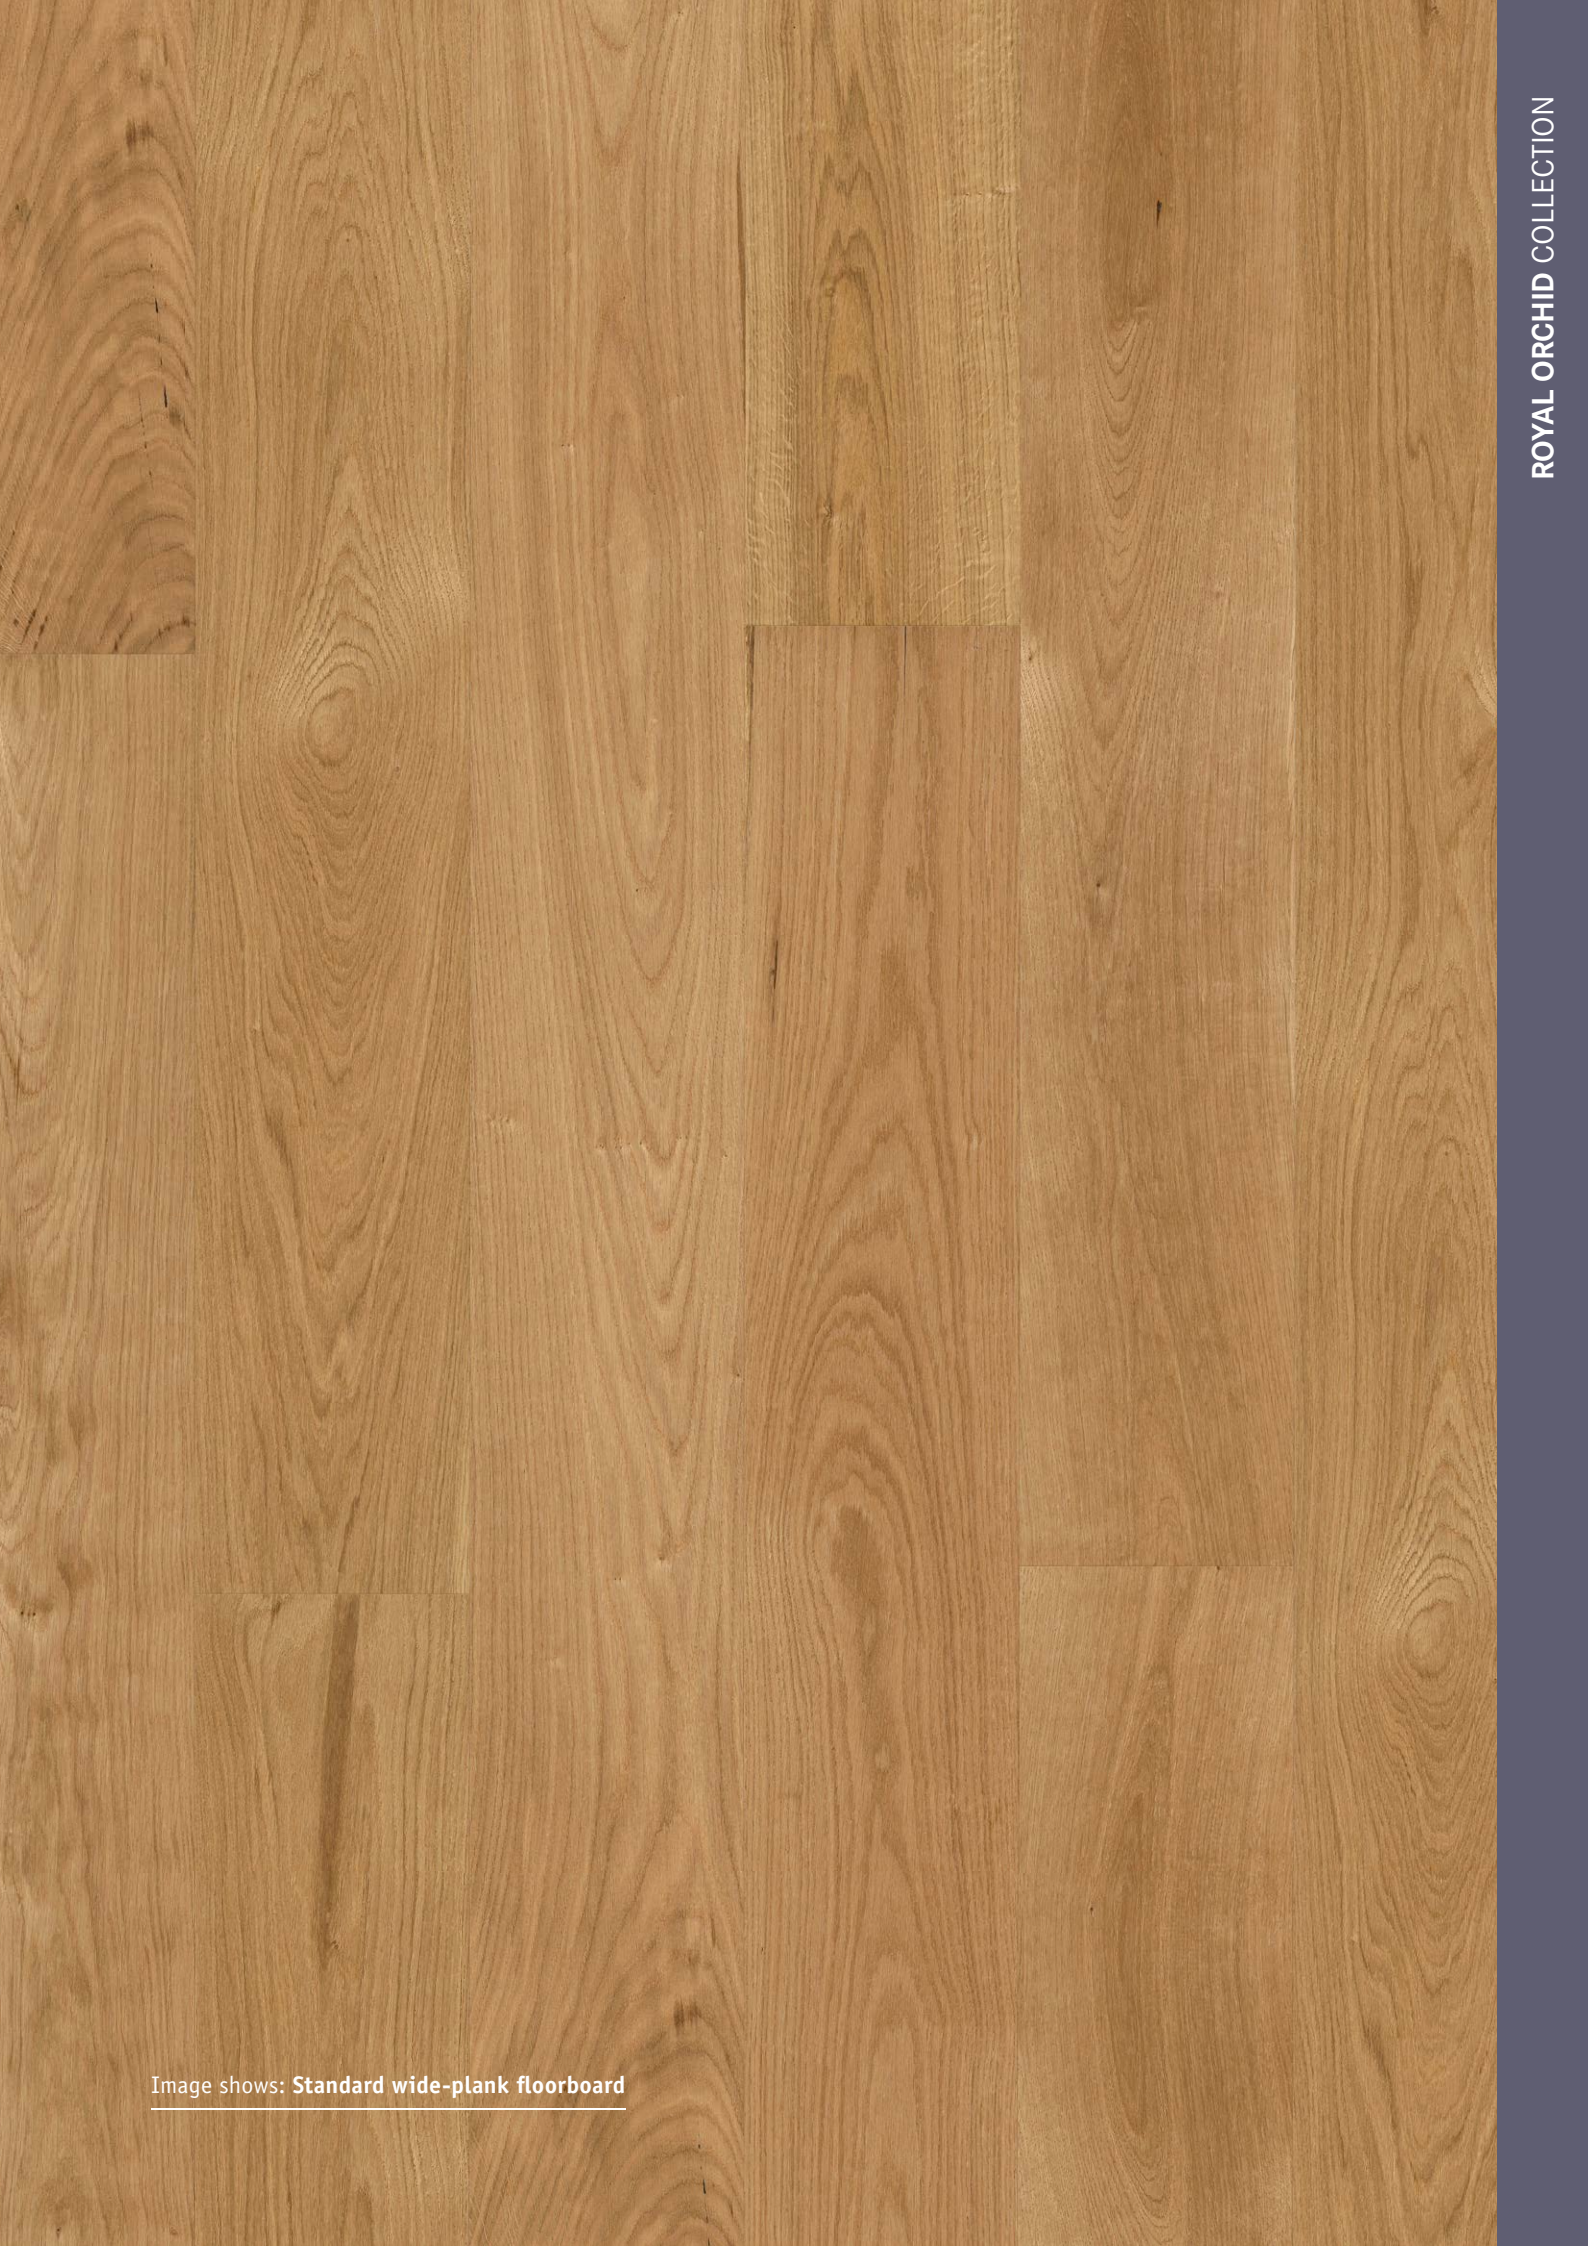

OAK HASU

Image shows: Standard wide-plank floorboard

XL 260 x 2,200 mm x 15/4

18330

Standard 190 x 1,900 mm x 14/3

18301

Project 165 x 1,900 mm x 11/3

18362

SAWN VENEER

BRUSHED

OXIDATIVE OILED

4-SIDED

MADE IN EUROPE

DROP DOWN

Specification/construction: 1-strip 3-layer wide-plank floorboard • **Surface:** Brushed, naturally oiled
Grading: Natural, calm grading with small knots and low sapwood content

Image shows: Standard wide-plank floorboard