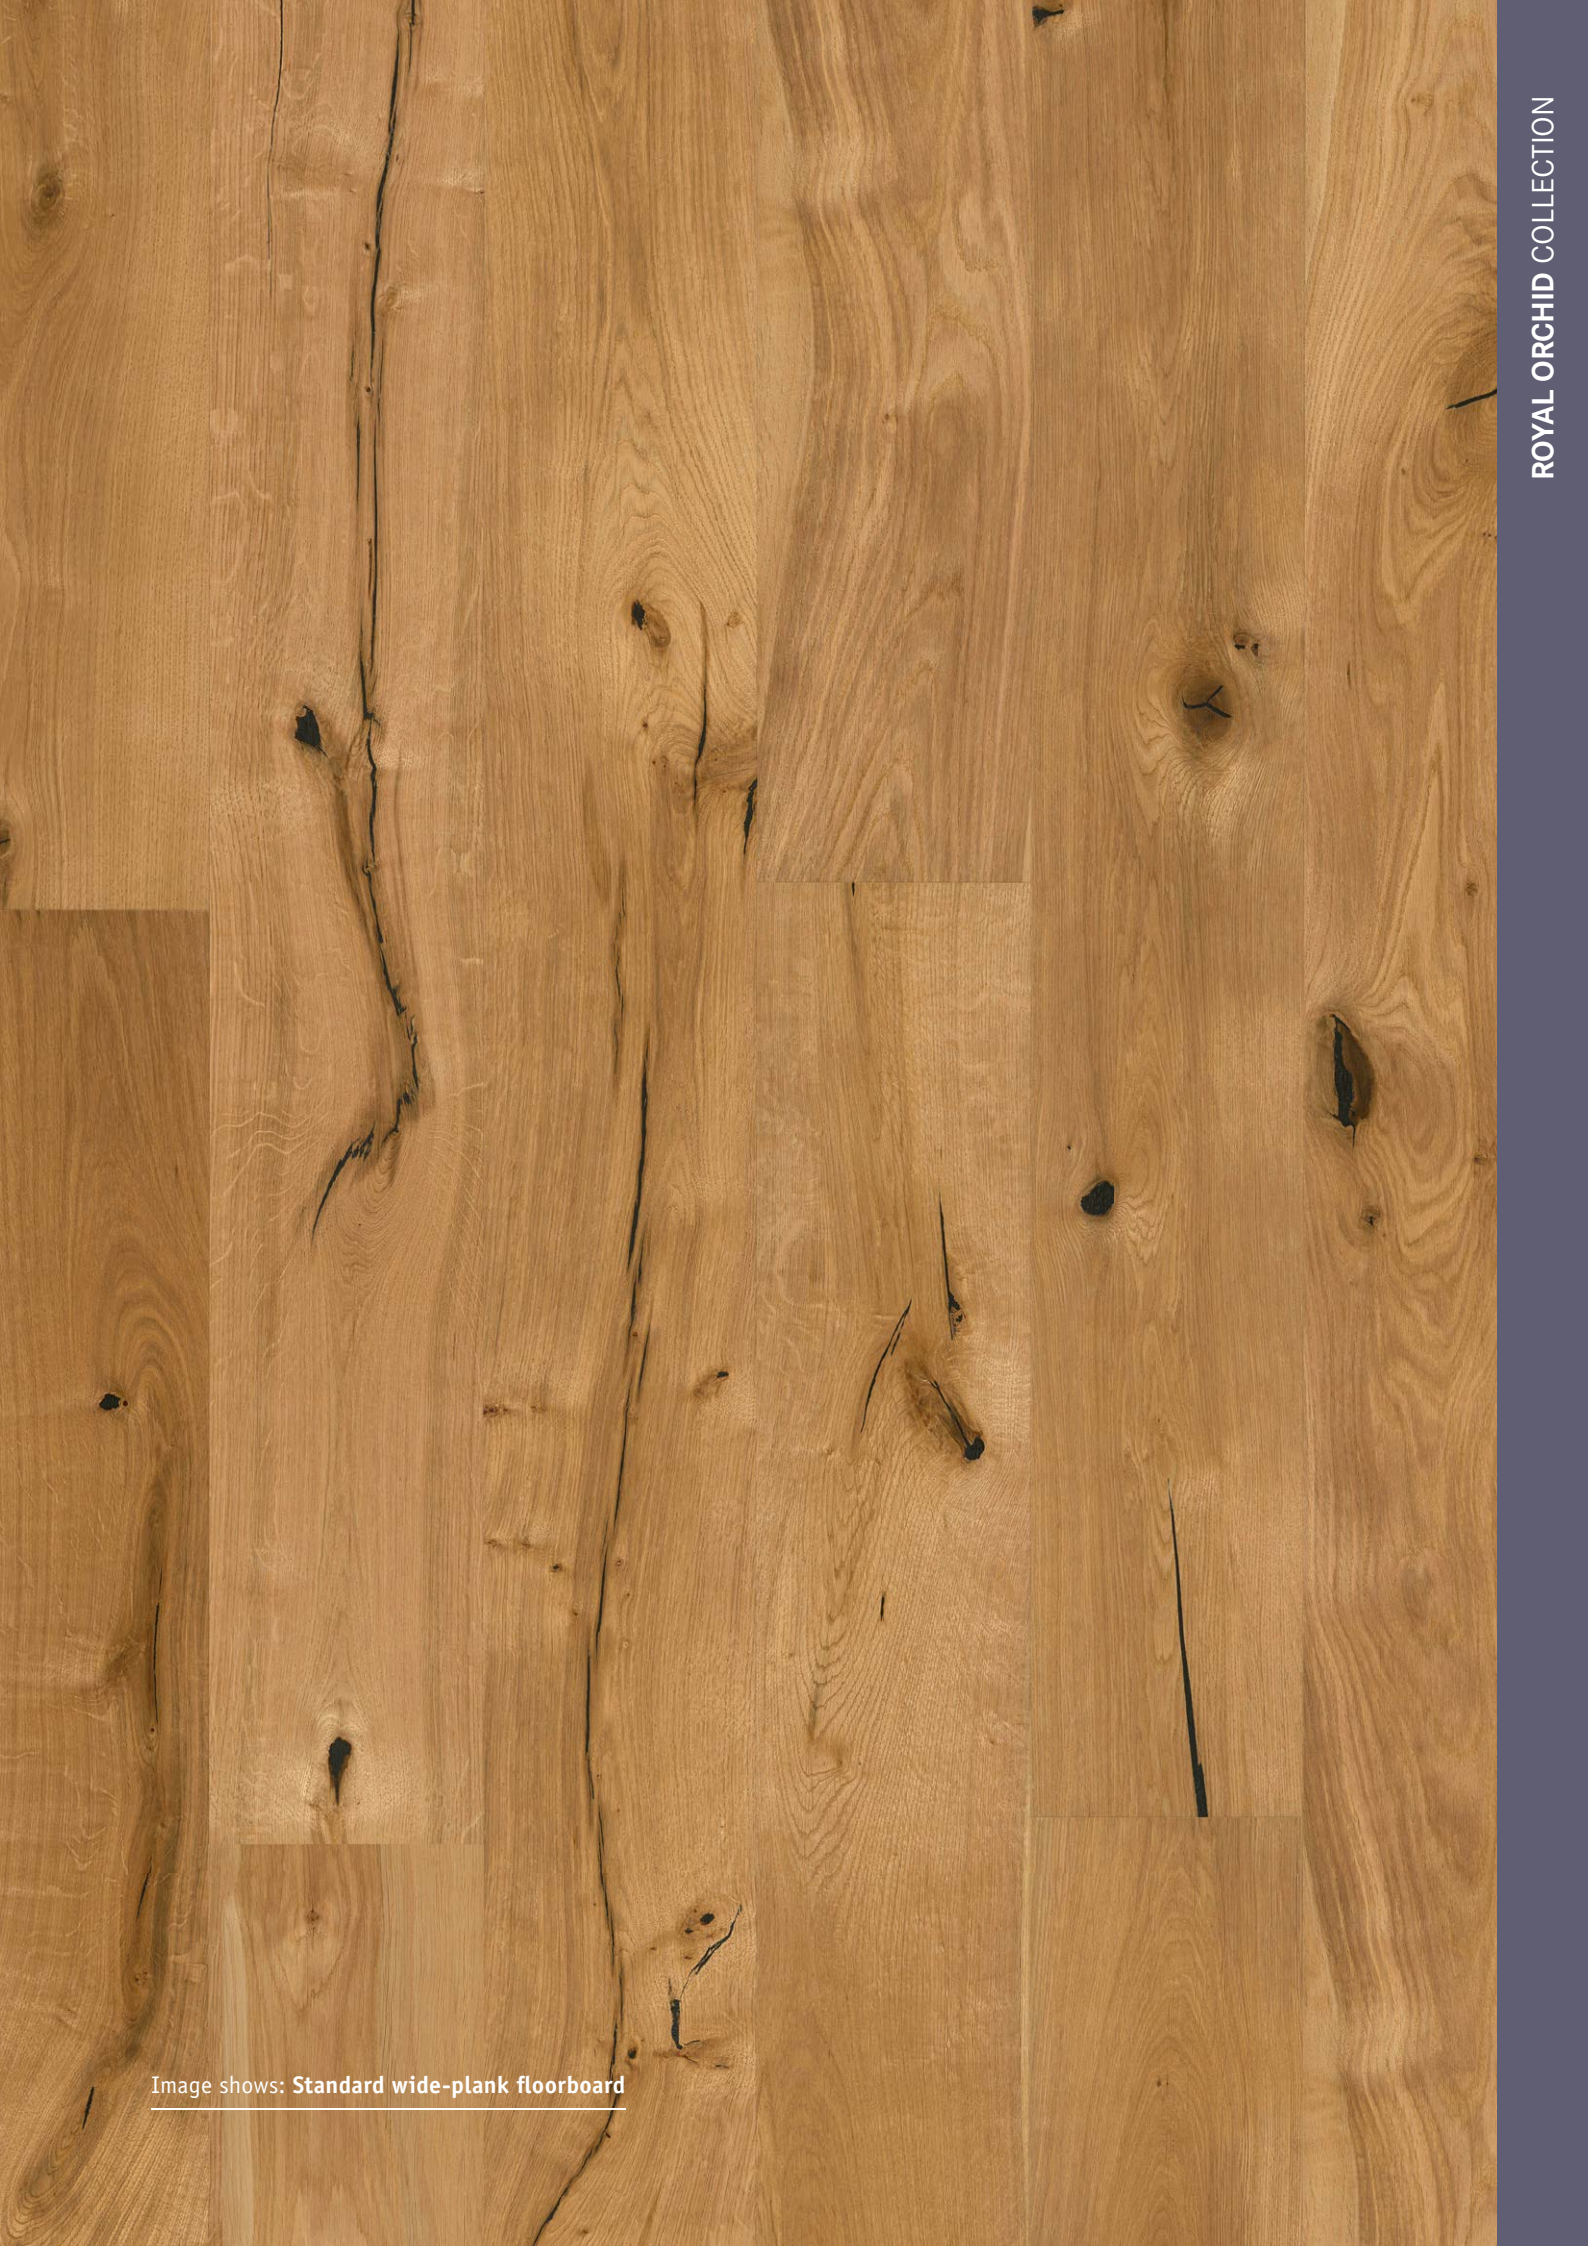

OAK CATTLEYA

Image shows: **Standard wide-plank floorboard**

XL 260 x 2,200 mm x 15/4

18330

Standard 190 x 1,900 mm x 14/3

18301

Project 165 x 1,900 mm x 11/3

18362

SAWN VENEER

BRUSHED

OXIDATIVE OILED

4-SIDED

MADE IN EUROPE

DROP DOWN

Specification/construction: 1-strip 3-layer wide-plank floorboard • **Surface:** Brushed, naturally oiled
Grading: Super Rustic, very lively to rustic grading with knots and cracks, as well as a natural colour variation

Image shows: **Standard wide-plank floorboard**