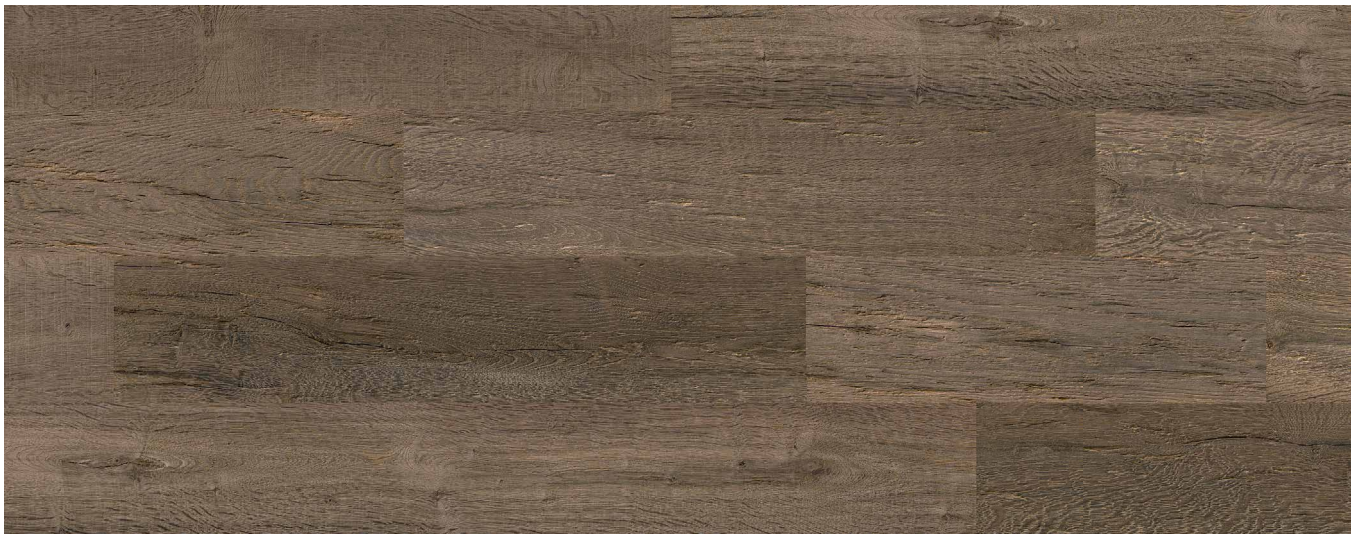

**82003** Oak Nachtglanz, rustic grading, lightly brushed, dark play of colours

Mix aus 1/3 gehackt - gehobelt -  
gesägt, naturbelassen

**82004** Oak Herbststurm, rustic grading, lightly brushed, antique play of colours