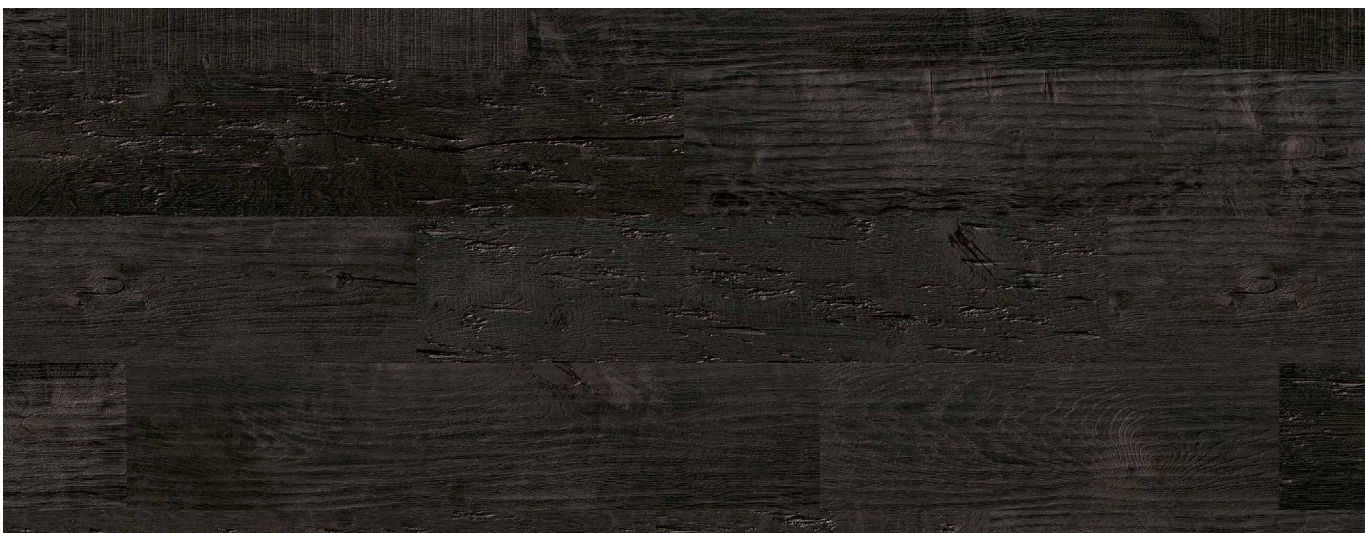

**82003** Oak Nachtglanz, rustic grading, lightly brushed, dark play of colours

Mix aus 1/3 gehackt - gehobelt -  
gesägt, naturbelassen

**82004** Oak Herbststurm, rustic grading, lightly brushed, antique play of colours