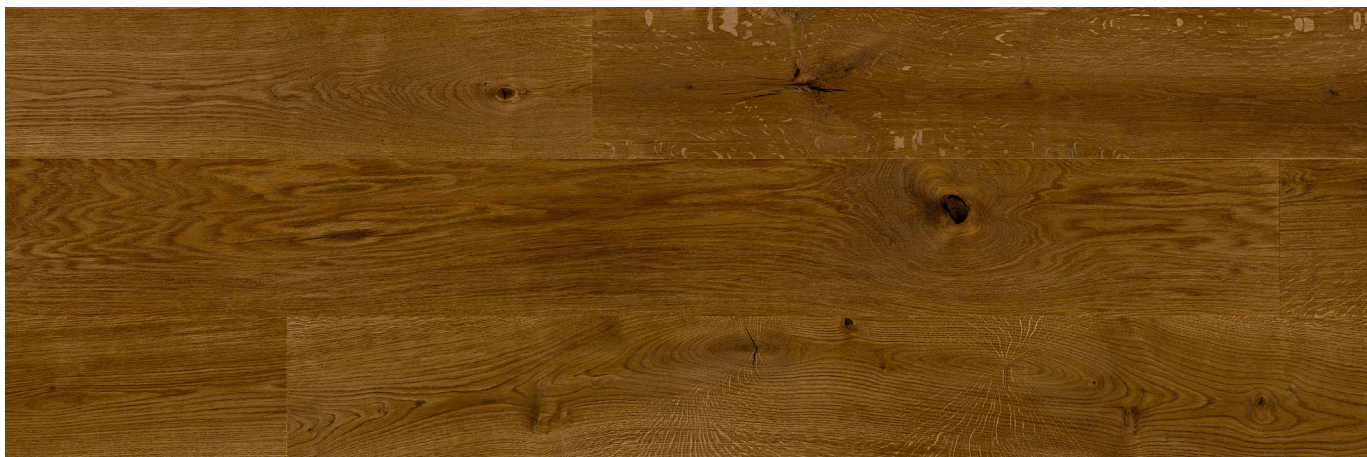

SAWN VENEER

BRUSHED

SMOKED

OILED
READY-FOR-USE

4
4-SIDED
BEVELLED EDGES

OAK COMO XL – rustic, brushed, double smoked, natural oiled

15/4 x 260 x 2.200 mm