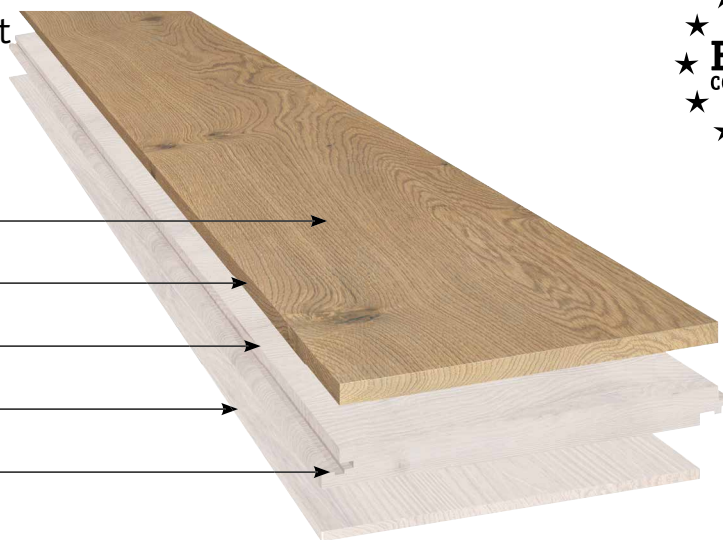

### 3-layer ready made parquet with bevel on 4 sides

Wood moisture 7 % (+/- 2 %),

Oxidative oiled surface

wear layer of Oak, approx. 4 mm

Middlelayer 9 mm

Backing 2 mm

Drop Down connection

**DROP DOWN**