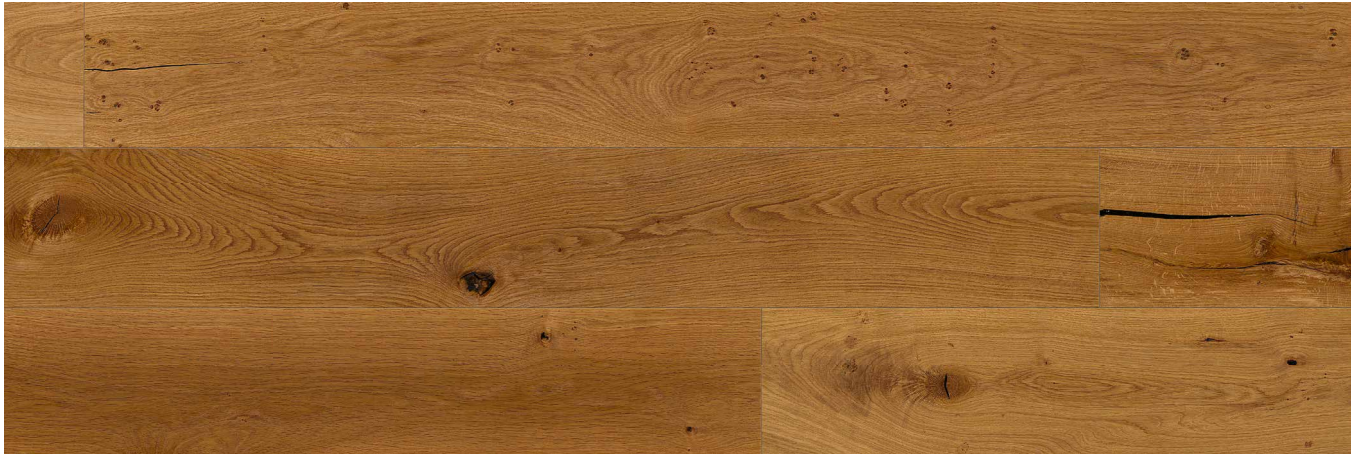

15/4 x 260 x 2.200 mm

**OAK MESSINA XL** – rustic, brushed, transparent oiled with SafeTop® Technology

15/4 x 260 x 2.200 mm

Five classic surfaces,  
in exclusive XL format

**FLOOR!T**<sup>®</sup>  
THE WOODEN FLOOR

**OAK EMILIA XL** – rustic, brushed, natural oiled

15/4 x 260 x 2.200 mm

**OAK MATERA XL** – rustic, brushed, white oiled

15/4 x 260 x 2.200 mm

SafeTop<sup>®</sup> technology stands for highest standards in surface processing. It is the perfect finishing to fulfil the wish for a natural raw timber effect.