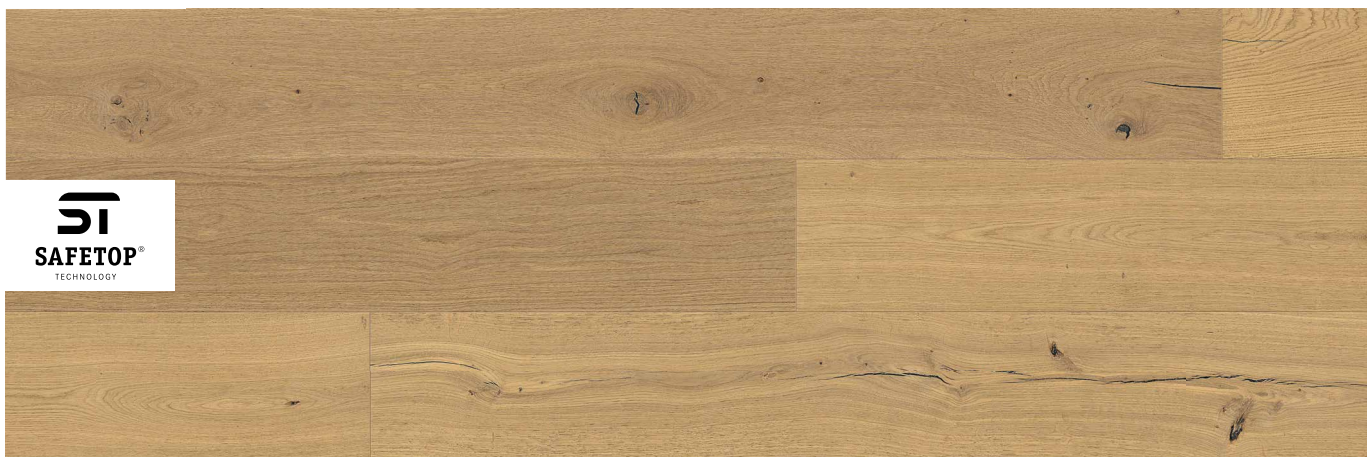

OAK MESSINA XL – rustic, brushed, transparent oiled with SafeTop® Technology

15/4 x 260 x 2.200 mm