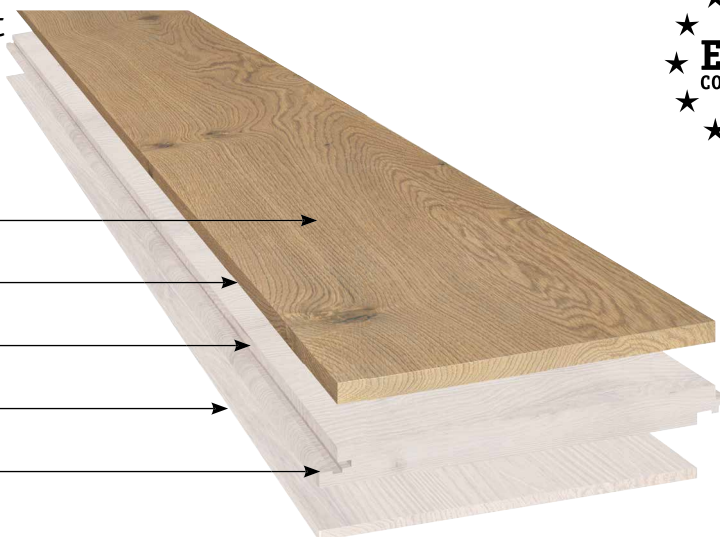

0.12 m² K/W

3-layer ready made parquet with bevel on 4 sides

Wood moisture 7 % (+/- 2 %)

Oxidative oiled surface

wear layer of Oak, approx. 4 mm

Middlelayer 9 mm

Backing 2 mm

Drop Down connection

COLLECTION **TRADITIONAL**

Traditional single planks

Picture shows **Oak Maine** - rustic assortment, planks beveled on four sides, hand planed, transparent oiled with SafeTop® Technology

BRUSHED

HAND PLANED