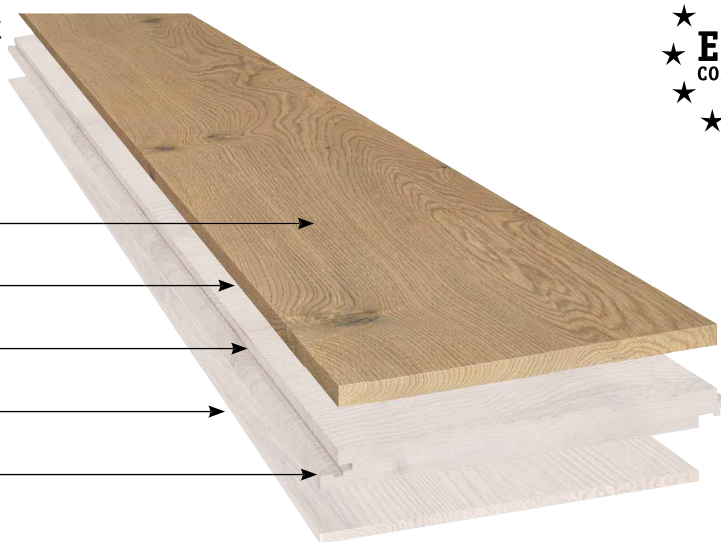

COLLECTION NEW TIMED

Product structure and technical data

Collection NEW Timed - timeless beautiful plank

The **Collection NEW TIMED** includes rustic oak floorboards with circumferential chamfer. The slightly bevelled edges underline the striking Floorboard look. In addition, thanks to the four-sided bevel, each plank is individually accentuated, giving the entire floor area a very special appearance.

A total of five contemporary oak colors are available. The surfaces are all brushed to emphasize the lively character of the floor.

For a pleasant barefoot feeling, the surfaces are also always oiled ready to live in. The patented **drop-down-click connection** ensures quick and easy installation.

Specification

Oak wooden 1-strip flooring

Grading

Rustic: knotty appearance with cracks and sapwood

Surface

Coated with oxidative natural oil

Packaging

Shrink wrapped, neutral black carton box with label stickers describing product specification. Installation and maintenance guide are included in every second box.

Thermal conductivity

0.13 W/mK

Thermal transmittance

0.12 m²K/W

3-layer ready made parquet with bevel on 4 sides

Wood moisture 7 % (+/- 2 %)

Oxidative oiled surface

wear layer of Oak, 3 mm

Middlelayer 9 mm

Backing 2 mm

Drop Down connection

Packing unit	Collection NEW Timed		
14 x 190 x 1.900 mm	8 Planks	= 1 Box	= 2.888 m²
	40 Boxes	= 1 Pallet	= 115.52 m²
	12 Pallets	= 20' Container	= 1,386.24 m²
	24 Pallets	= 40' Container	= 2,772.48 m²