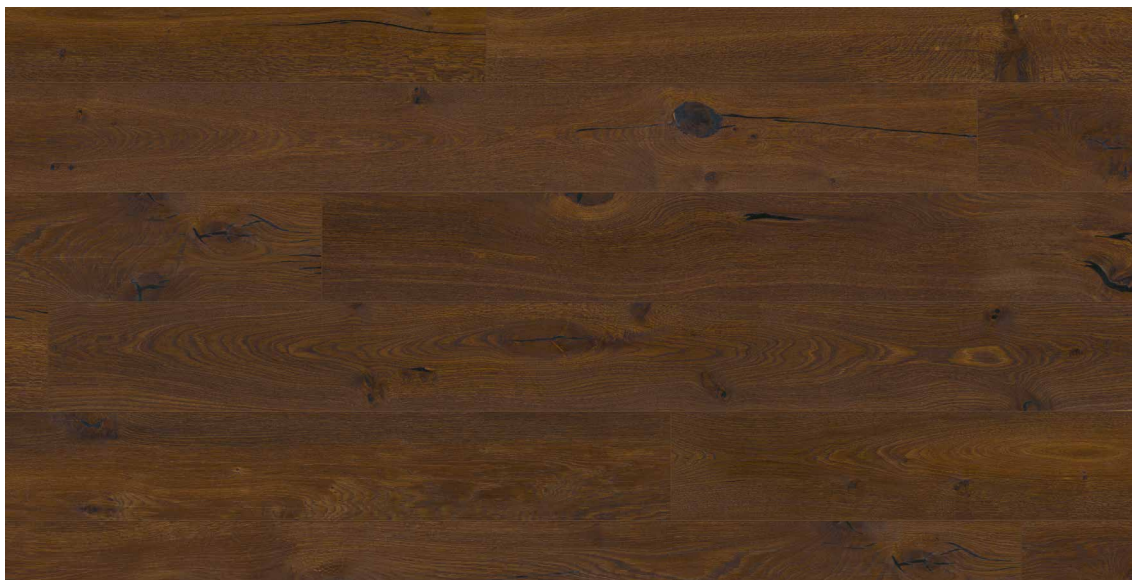

COLLECTION **NEW TIMED**

Rustic single planks

Picture shows Oak Jasper - rustic grading, planks bevelled on 4 sides, brushed, white oiled

SAWN VENEER

BRUSHED

SMOKED

OILED
READY-FOR-USE

4
4-SIDED
BEVELLED EDGES

OAK AMBER Rustic, 4-sided bevelled, brushed, nature oiled

14/3 x 190 x 1,900 mm

OAK JASPER Rustic, 4-sided bevelled, brushed, white oiled

14/3 x 190 x 1,900 mm

Five exclusive oiled surfaces,
ready for use.