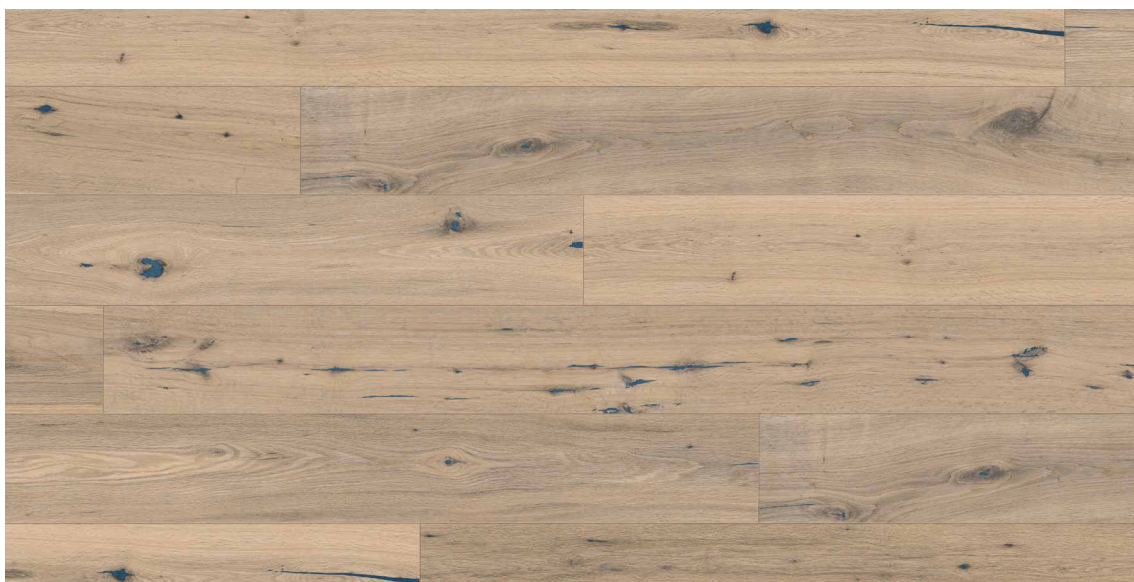

Specification

Oak wooden 1-strip flooring

Grading

Rustic: knotty appearance with cracks and sapwood

Surface

Coated with oxidative natural oil

Packaging

Shrink wrapped, neutral black carton box with label stickers describing product specification. Installation and maintenance guide are included in every second box.

COLLECTION **NEW TIMED**

Rustic single planks

Picture shows Oak Jasper - rustic grading, planks bevelled on 4 sides, brushed, white oiled

SAWN VENEER

BRUSHED

SMOKED

OILED
READY-FOR-USE

4
4-SIDED
BEVELLED EDGES

OAK AMBER Rustic, 4-sided bevelled, brushed, nature oiled

14/3 x 190 x 1,900 mm

OAK JASPER Rustic, 4-sided bevelled, brushed, white oiled

14/3 x 190 x 1,900 mm

Five exclusive oiled surfaces,
ready for use.