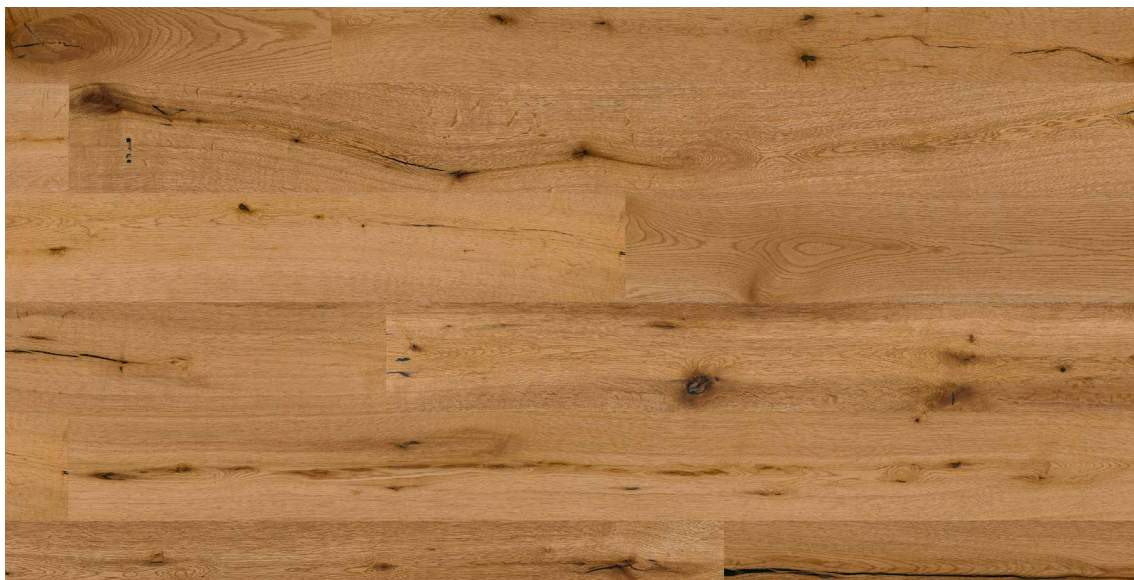

Specification

Oak wooden 1-strip flooring

Grading

Rustic: knotty appearance with cracks and sapwood

Surface

Coated with oxidative natural oil

Packaging

Shrink wrapped, neutral black carton box with label stickers describing product specification. Installation and maintenance guide are included in every second box.

COLLECTION **NEW TIMED**

Rustic single planks

Picture shows Oak Jasper - rustic grading, planks bevelled on 4 sides, brushed, white oiled

SAWN VENEER

BRUSHED

SMOKED

OILED
READY-FOR-USE

4
4-SIDED
BEVELLED EDGES

OAK AMBER Rustic, 4-sided bevelled, brushed, nature oiled

14/3 x 190 x 1,900 mm

OAK JASPER Rustic, 4-sided bevelled, brushed, white oiled

14/3 x 190 x 1,900 mm

Five exclusive oiled surfaces,
ready for use.