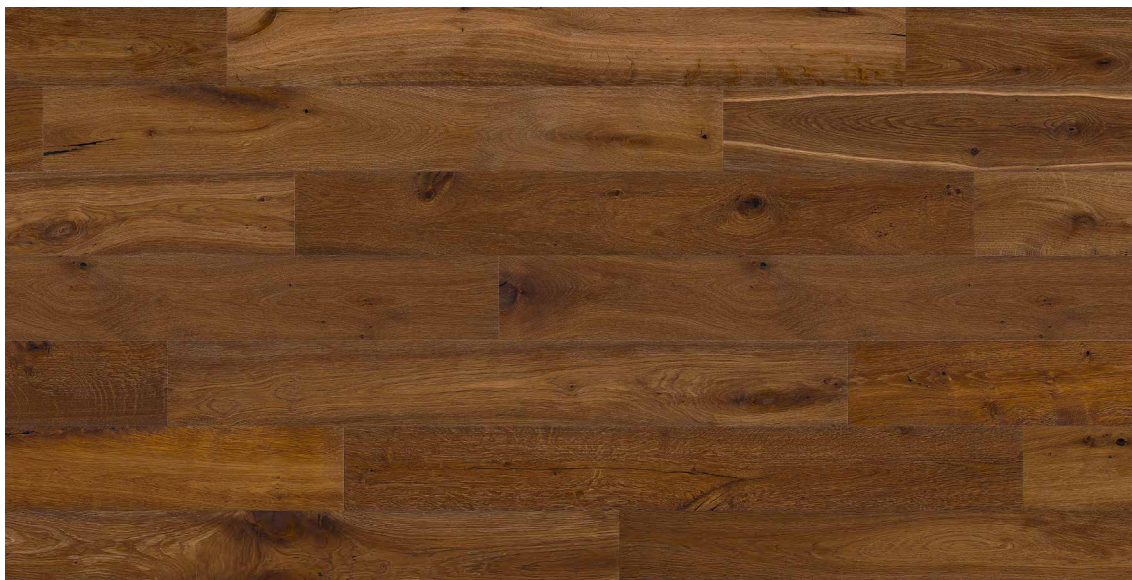

COLLECTION **NEW LIFETIME**

Cottage planks with short plank look

Picture shows Oak Barock - rustic grading, planks bevelled on 4 sides, brushed, natural oiled

SAWN VENEER

BRUSHED

SMOKED

OILED
READY-FOR-USE

4
4-SIDED
BEVELLED EDGES

OAK BAROCK rustic, 4 sides beveled, gebürstet, natural oiled

14/3 x 158 x 1,200 mm

OAK GOTIK rustic, 4 sides beveled, gebürstet, white oiled

14/3 x 158 x 1,200 mm

Four exclusive oiled surfaces,
ready for use.