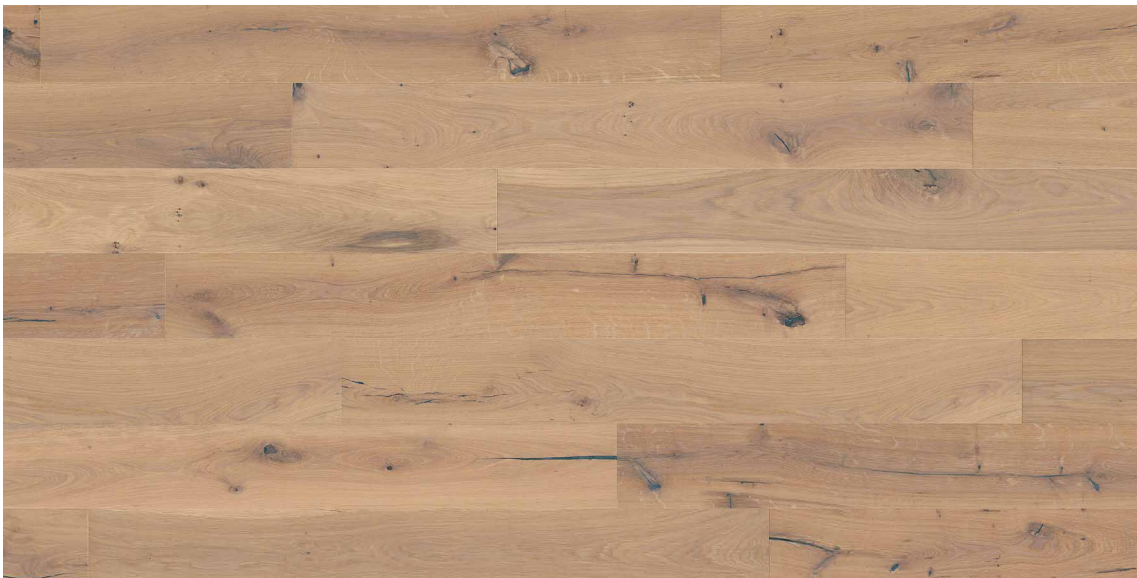

14/3 x 158 x 1,200 mm