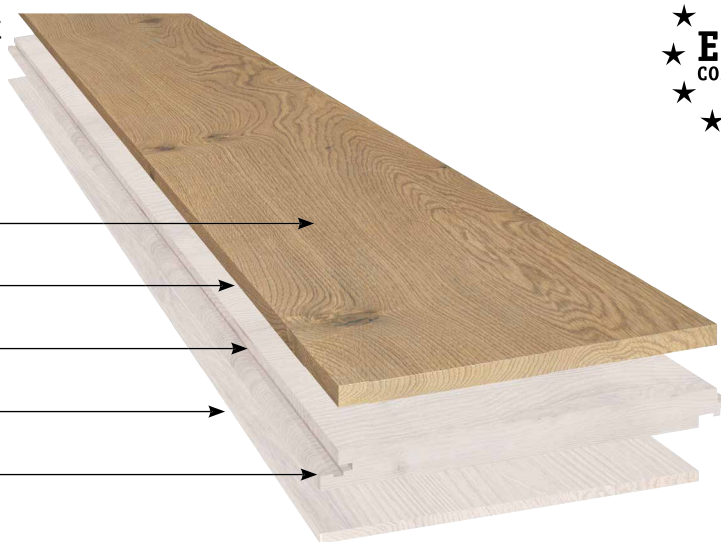

COLLECTION NEW LIFETIME

Product structure and technical data

The **NEW Lifetime collection** offers beautiful wood looks in short plank format.

A total of four colour variants in oak wood are available. The brushed surfaces support the extraordinary appearance and make the flooring surface look even more aut-

hentic. Each element comes through four-sided bevelled edges particularly well.

In addition, the surfaces are treated with natural oil ready for living and can be laid quickly and easily thanks to the patented drop-down-click connection.

Specification

Oak wooden 1-strip flooring

Grading

Rustic: knotty appearance with cracks and sapwood

Surface

Coated with oxidative natural oil

Dimension

14 x 158 x 1,220 mm

Installation System

Drop-Down

Composition

3-ply engineered parquet, wood moisture 7% (+/- 2%) acc. to DIN EN 13489, 4 side bevelled edges, top layer approx. 3 mm, middle layer 9 mm and back layer 2 mm from poplar. Max. 25% nested length per box

Packaging

Shrink wrapped, neutral black carton box with label stickers describing product specification. Installation and maintenance guide are included in every second box.

Thermal conductivity

0.14 W/mK

Thermal transmittance

0.12 m² K/W

3-layer ready made parquet with bevel on 4 sides

Wood moisture 7 % (+/- 2 %)

Oxidative oiled surface

wear layer of Oak, 3 mm

Middlelayer 9 mm

Backing 2 mm

Drop Down connection

DROP DOWN

Packing unit	Collection NEW Lifetime		
14/3x 158 x 1,220 mm	8 Planks	= 1 Box	= 1.542 m²
	48 Boxes	= 1 Pallet	= 74.020 m²
	18 Pallets	= 20' Container	= 1,332.357 m²
	36 Pallets	= 40' Container	= 2,664.714 m²