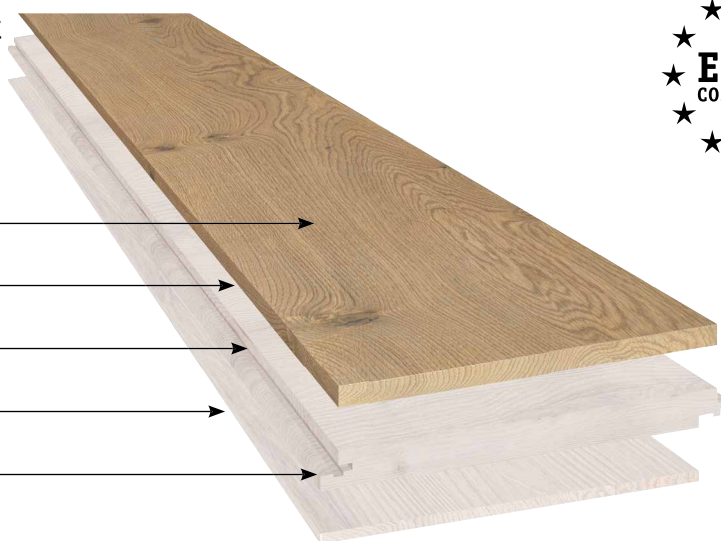

There is a choice of variants in natural or white oiled as well as natural or white matt lacquered. The diversity of the collection thus makes it possible to give the respective room design a very individual character.

Thanks to the patented drop-down click connection, the wood flooring can be installed quickly and precisely - both floating and fully glued.

Specification

Classic oak wooden 1-strip flooring

Grading

Nature: almost no knots and without sapwood

Standard: slightly knotty grade with little sapwood content

Rustic: knotty appearance with cracks & sapwood

Super Rustic: very rustic assortment with knots and cracks and a natural color play

Surface

Oil coated with natural oil oxidative

Matt lacquered surface

Packing

Neutral, wrap-around packaging, with product sticker affixed to the front. Installation instructions and care instructions are included in every other package.

Thermal conductivity

0.14 W/mK

Thermal transmittance

0.12 m² K/W

3-layer ready made parquet with bevel on 4 sides

Wood moisture 7 % (+/- 2 %),

Oxidative oiled surface

Toplayer oak, approx. 3 mm

Middlelayer 9 mm

Backing 2 mm

Drop Down connection

Packing unit	Collection Glory	(Shorten length included in package)	
14/3 x 190 x 1,900 mm	8 Planks	= 1 Box	= 2.888 m²
	40 Boxes	= 1 Pallet	= 115.52 m²
	12 Pallets	= 20' Container	= 1,386.24 m²
	24 Pallets	= 40' Container	= 2,772.48 m²