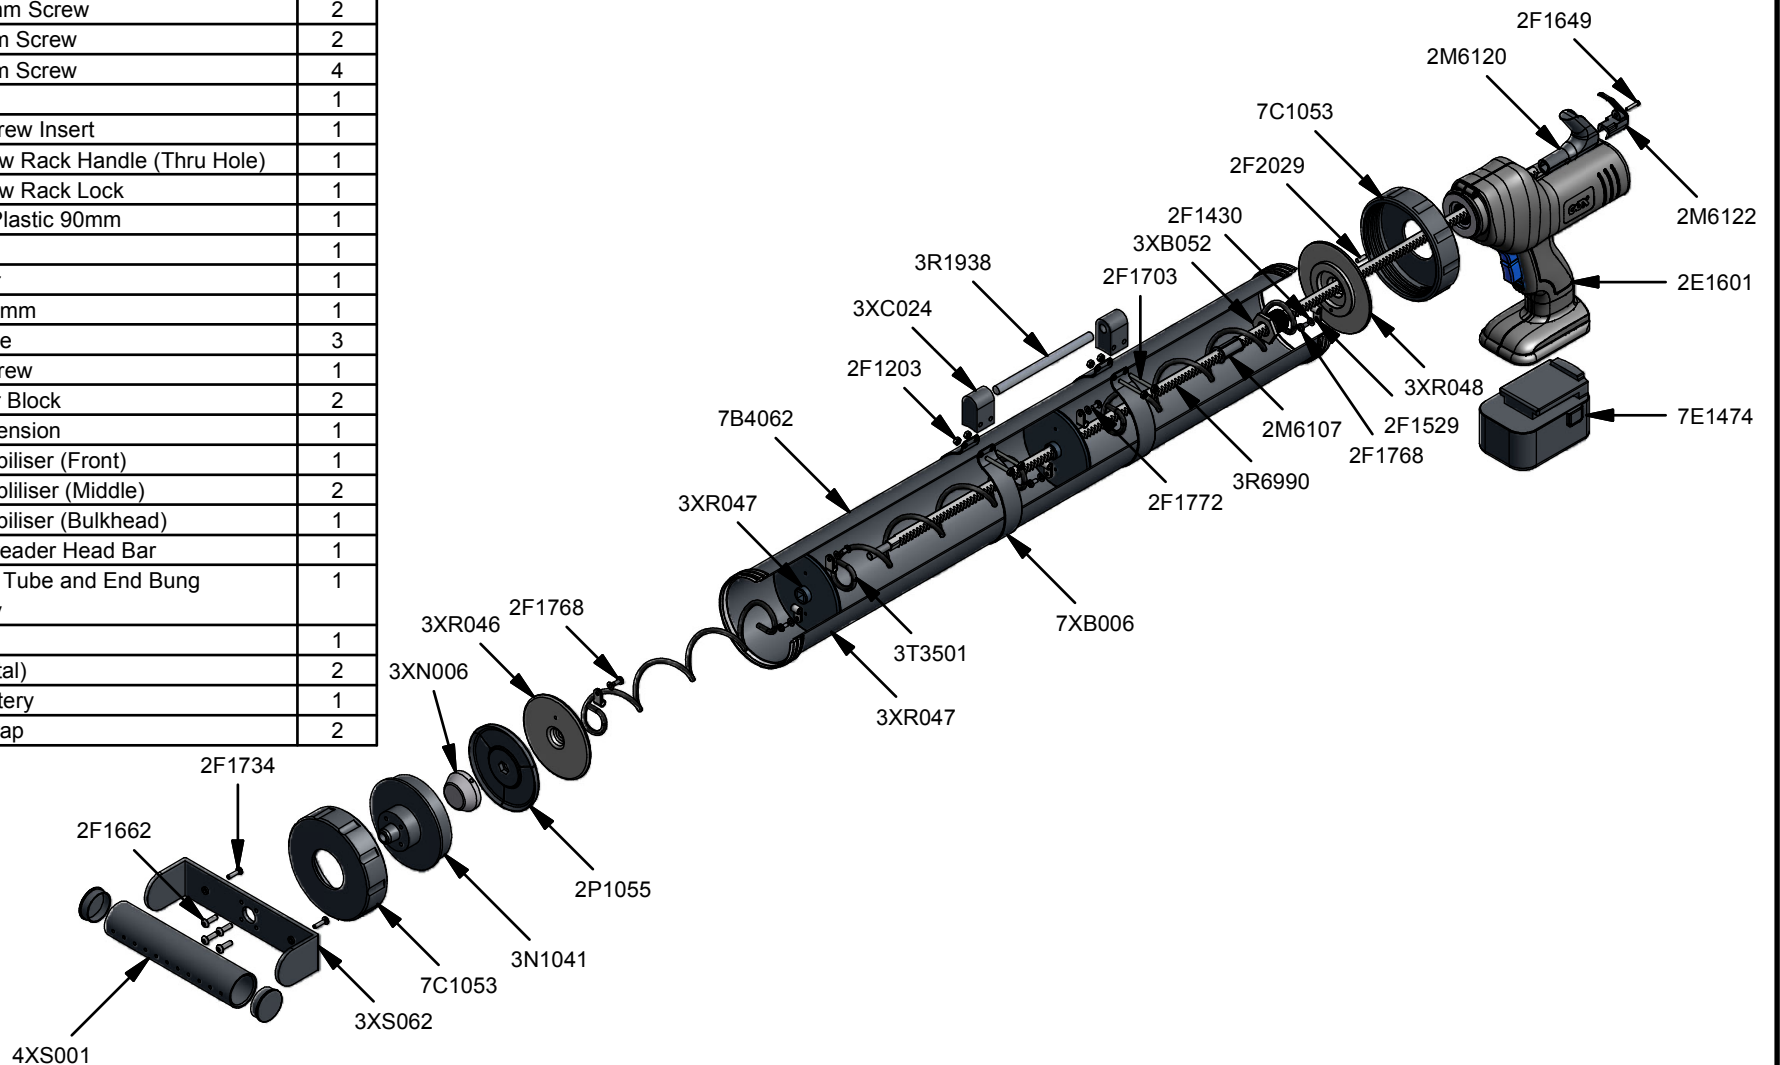

Parts List		
STOCK No	DESCRIPTION	QTY
2E1601	Electraflow Butt (High Speed)	1
2F1203	M4 Nut	4
2F1430	M4 Washer	6
2F1529	P Clip	6
2F1649	Screw	1
2F1662	Screw M5 x 16mm	4
2F1703	M4 x 30mm Screw	4
2F1734	M4 x 16mm Screw	2
2F1768	M4 x 8mm Screw	2
2F1772	M4 x 8mm Screw	4
2F2029	Roll Pin	1
2M6107	Barrel Screw Insert	1
2M6120	Electraflow Rack Handle (Thru Hole)	1
2M6122	Electraflow Rack Lock	1
2P1055	Plunger Plastic 90mm	1
3N1041	Nozzle	1
3R1938	Carry Bar	1
3R6990	Rack 990mm	1
3T3501	5mm Tube	3
3XB052	Barrel Screw	1
3XC024	Carry Bar Block	2
3XN006	Nose Extension	1
3XR046	Rack Stabiliser (Front)	1
3XR047	Rack Stabiliser (Middle)	2
3XR048	Rack Stabiliser (Bulkhead)	1
3XS062	Barth Spreader Head Bar	1
4XS001	Spreader Tube and End Bung Assembly	1
7B4062	Barrel	1
7C1053	Cap (acetal)	2
7E1474	NiMh Battery	1
7XB006	Barrel Strap	2